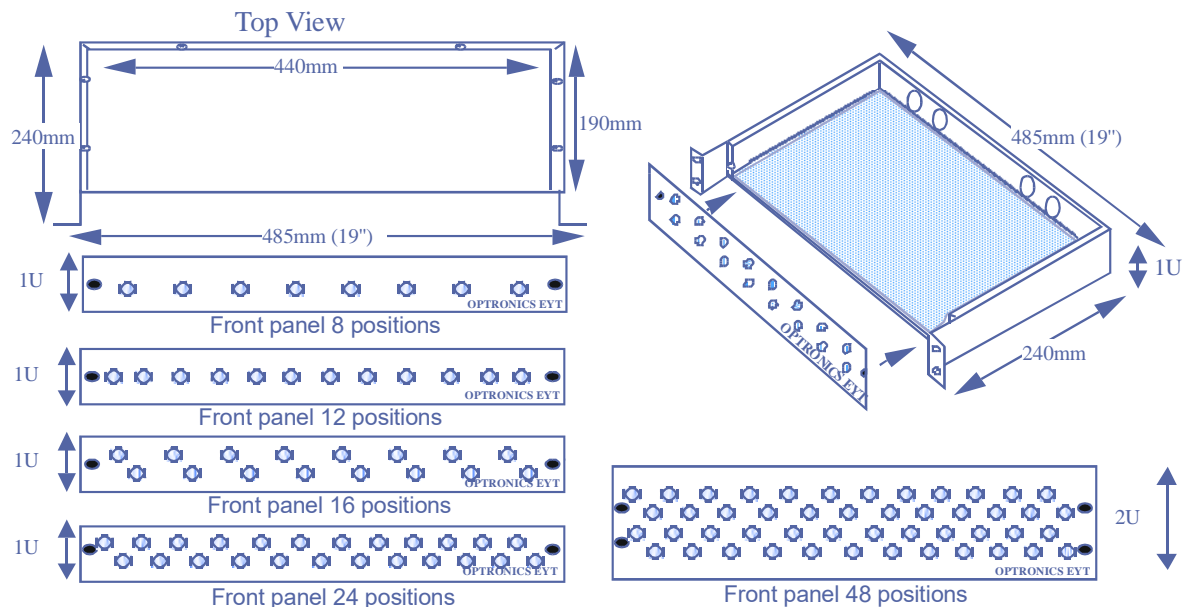

FIBER OPTIC UPGRADABLE PATCH PANEL 19" (FP-08/12/16/24/48-KIT)

Fiber Optic Patch Panel FP-8/12/16/24-KIT is low profile panel (1U) upgradeable from 8 to 24 connectors. Is made from high quality steel, beige colored. Includes 19" rack mount to simplify installation on site. FP-KIT-48 is a 2U panel for 48 connectors.

All panels are easily accessible allowing technicians to place fiber splice organizers. Both front and top faces can be taken apart to allow easy access.

Special design allows upgrade from 8 to 12 to 16 or 24 changing only the front panels. This keeps cost at minimum level since up to 4 cables of 20mm diameter can be accommodated in the same panel for future needs.

Includes special mount for splice organizer trays and cables glands to maintain minimum cable bend.

Available as KIT including all necessary components for installation as well as loaded with adaptors to meet customers demand.