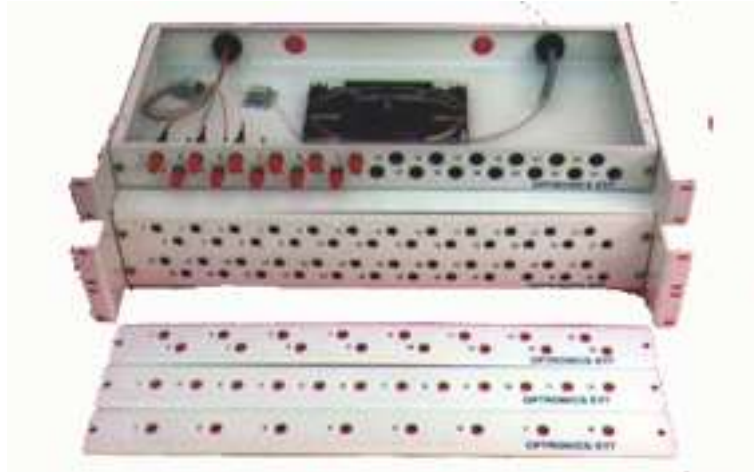

FIBER OPTIC UPGRADABLE PATCH PANEL 19" (FP-08/12/16/24/48-KIT)

Fiber Optic Patch Panel FP-8/12/16/24-KIT is low profile panel (1U) upgradeable from 8 to 24 connectors. Is made from high quality steel, beige colored. Includes 19" rack mount to simplify installation on site. FP-KIT-48 is a 2U panel for 48 connectors.

All panels are easily accessible allowing technicians to place fiber splice organizers. Both front and top faces can be taken apart to allow easy access.

Special design allows upgrade from 8 to 12 to 16 or 24 changing only the front panels. This keeps cost at minimum level since up to 4 cables of 20mm diameter can be accommodated in the same panel for future needs.

Includes special mount for splice organizer trays and cables glands to maintain minimum cable bend.

Available as KIT including all necessary components for installation as well as loaded with adaptors to meet customers demand.